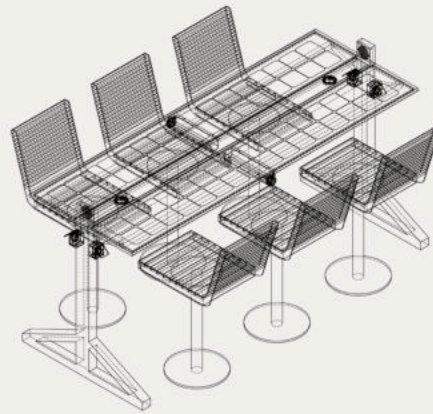

Model: WYC1852

Solar Smart Table
Bench is made of Corten steel ,
Stainless steel #201 + WPC wood
Thickness of 4 mm.

DESCRIPTION: Solar Smart Table
is made of Corten steel
Stainless steel #201 + WPC wood
Solar Panel: 270W
WI-FI Router 4G

FINISHES:
Stainless steel #201 or #304
Wireless Charger/ Sockets 110/220V
USB CHARGER
Thermo-lacquered in a choice of RAL

DIMENSIONS: L 2200mm x 925 mm x H 720/1020mm - WEIGHT: 350 Kg

WYC1852 is a collection of Solar bench Table. Easily charge your phone while resting or chatting with friends. LED lighting, charging station, and connection to Wi-Fi. Cable-free and portable design, Perfect for Indoor, Mall, bus stops, train stations, campuses and shopping malls
Option of LED light box/LED screen and TV LED for advertising
Facility anchoring to the ground and steel casing - resistance to vandalism

Material: Stainless steel #201 + WPC wood
 Dimensions: L-220cm, W-92.5cm, H-72/102cm
 Weight: estimated 350kg
 Solar Panel: 270W
 Sockets 110/220V: 2
 Wireless charging: 2
 USB CHARGER: 2
 Ambient: LED strip Light RGBW/Warm White
 Bluetooth speaker: 5v/12v
 Wi-Fi: 4G/International router optional

220*92.5*72/102

Wireless Charger

SOCKET 110/220V

SOLAR PANEL: 270W

ADLIS/WEIYIN CORPORATION

Visit our website for product details, color charts technical sheets, sales office locations, Download JPG images, brochure PDF, Data Sheet, CSI specifications.